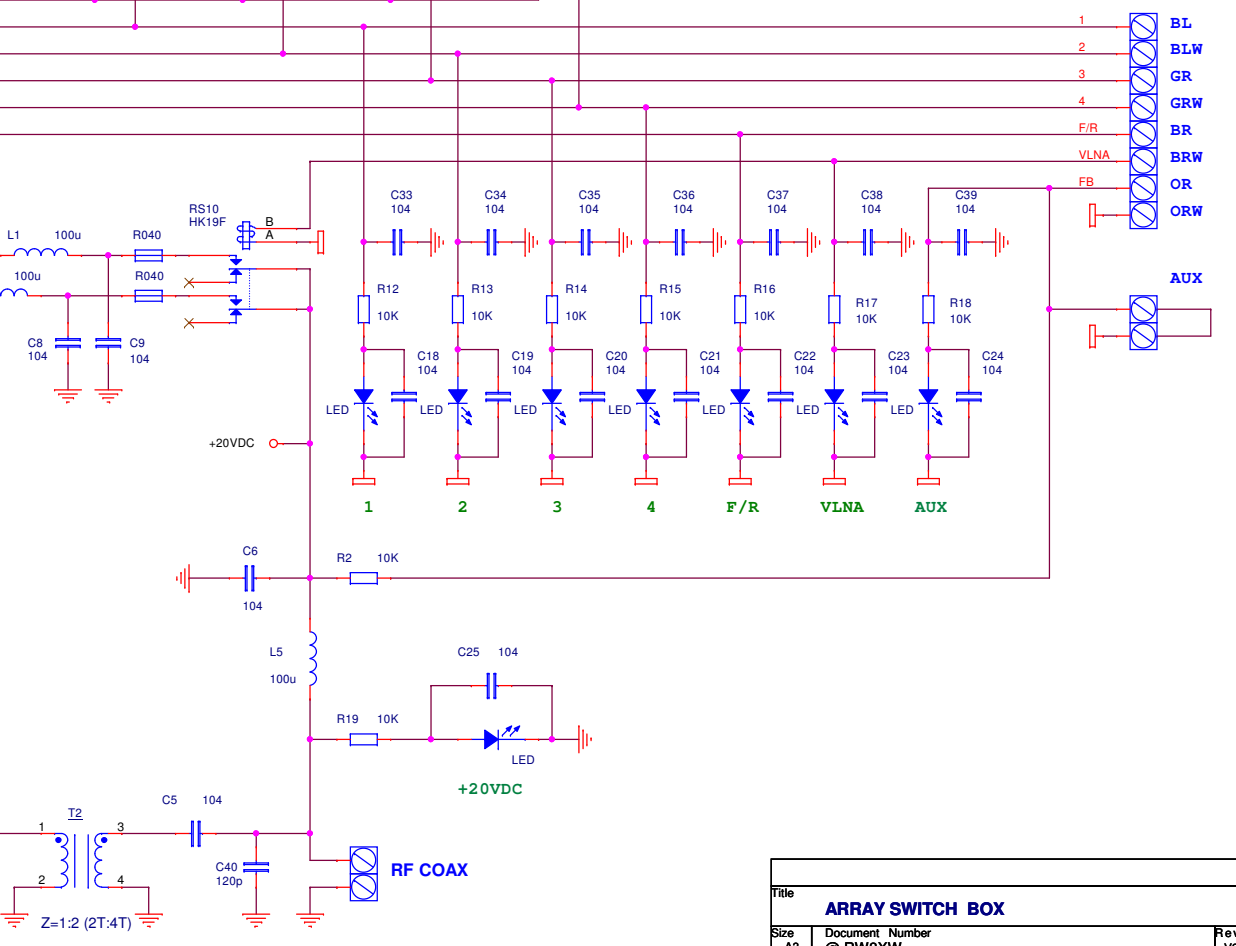

Title		
PS_CNTL_BOX		
Size	Document Number	Rev
A4		V2R2
Date:	Thursday, November 14, 2019	Sheet 1 of 3

1 SET = COAX DELAY
 2 SET = LC DELAY
 ▨ = N.C.

Title		
ARRAY SWITCH BOX		
Size	Document Number	Rev
A3	@ RW3XW	V2R2
Date:	Thursday, April 25, 2019	Sheet 1 of 3

TO ARRAY SWITCH BOX
COAX 75R

Title		
ELEMENT MATCHING		
Size	Document Number	Rev
A4	<Doc>	
Date:	Tuesday, April 09, 2019	Sheet 2 of 3