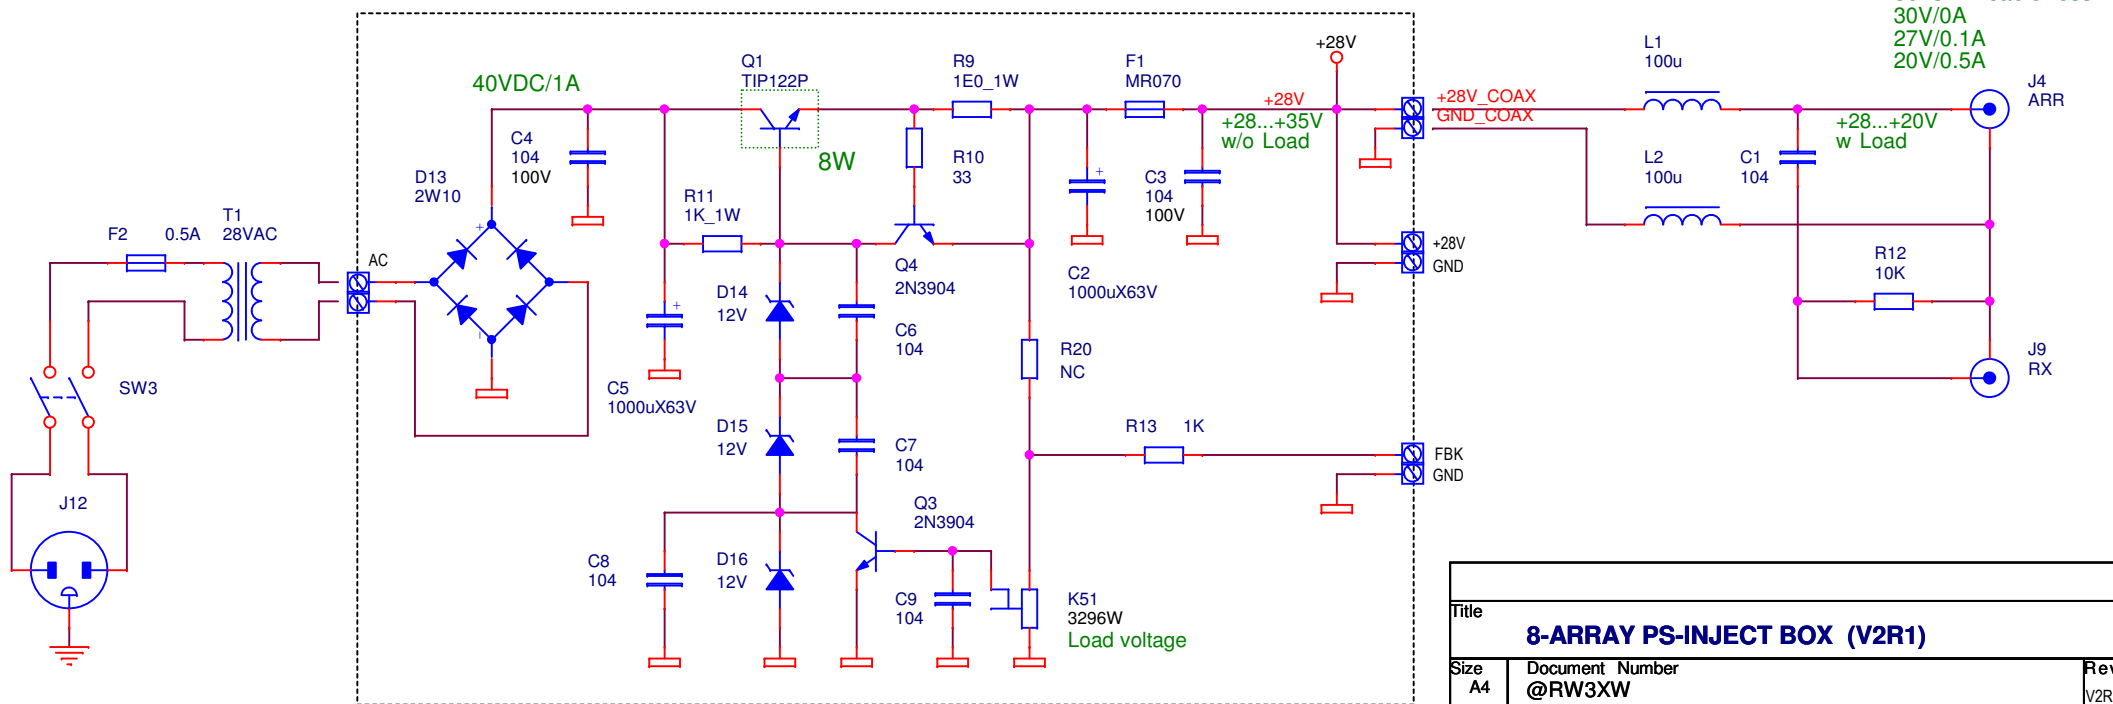

1 SET = COAX DELAY

2 SET = LC DELAY

= N.C.

Title		
<b>8-ARRAY SWITCH BOX (V2R1)</b>		
Size	Document Number	Rev
A3	@ RW3XW	V2R1
Date:	Tuesday, September 18, 2018	Sheet 1 of 3

TO ARRAY SWITCH BOX  
COAX 75R

Title		
<b>8-ARRAY ELEMENT MATCHING (V2R1)</b>		
Size	Document Number	Rev
A4	@RW3XW	V2R1
Date:	Monday, September 17, 2018	Sheet 2 of 3

Title		
<b>8-ARRAY PS-INJECT BOX (V2R1)</b>		
Size	Document Number	Rev
A4	@RW3XW	V2R1
Date:	Monday, September 17, 2018	Sheet 3 of 3