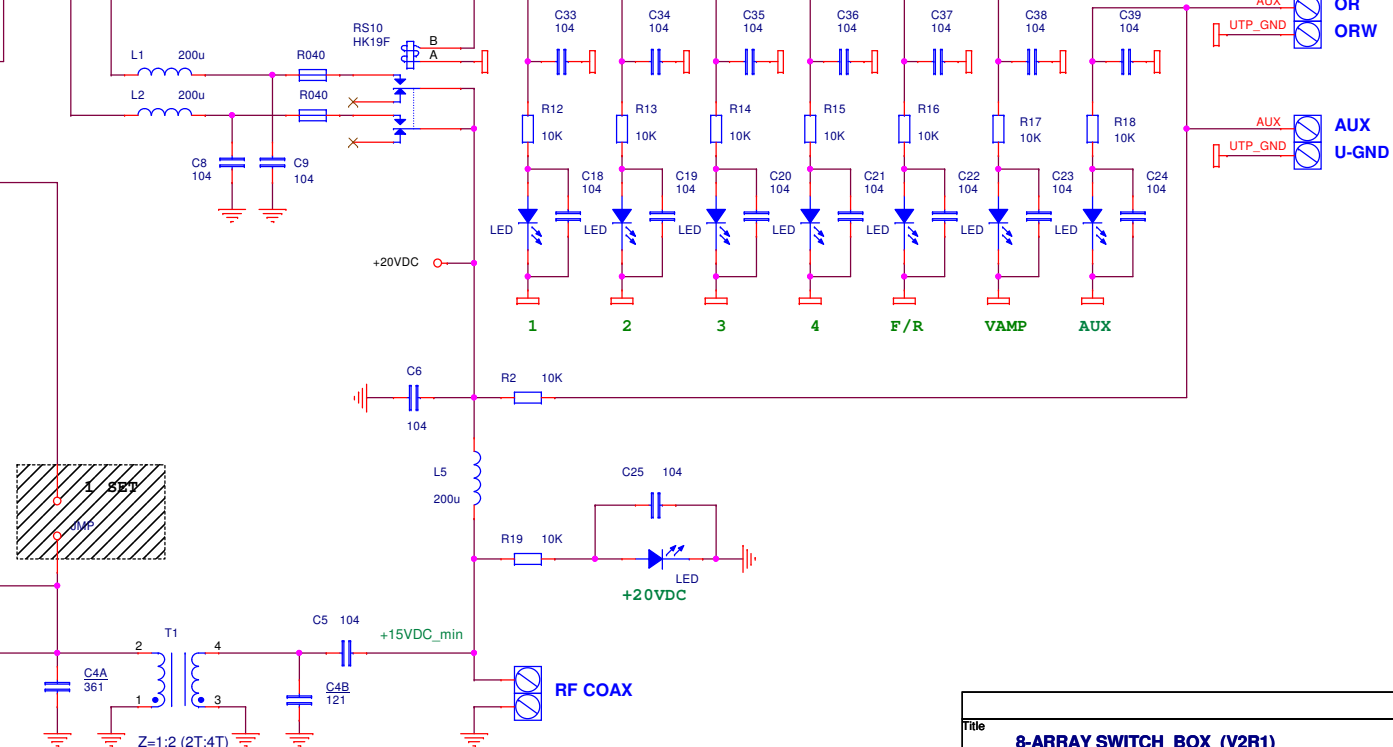

1 SET = COAX DELAY

2 SET = LC DELAY

= N.C.

Title		
<b>8-ARRAY SWITCH BOX (V2R1)</b>		
Size	Document Number	Rev
A3	@ RW3XW	V2R1
Date:	Tuesday, September 18, 2018	Sheet 1 of 3

TO ARRAY SWITCH BOX  
COAX 75R

Title		
<b>8-ARRAY ELEMENT MATCHING (V2R1)</b>		
Size	Document Number	Rev
A4	@RW3XW	V2R1
Date:	Monday, September 17, 2018	Sheet 2 of 3

Title		
<b>8-ARRAY PS-INJECT BOX (V2R1)</b>		
Size	Document Number	Rev
A4	@RW3XW	V2R1
Date:	Monday, September 17, 2018	Sheet 3 of 3