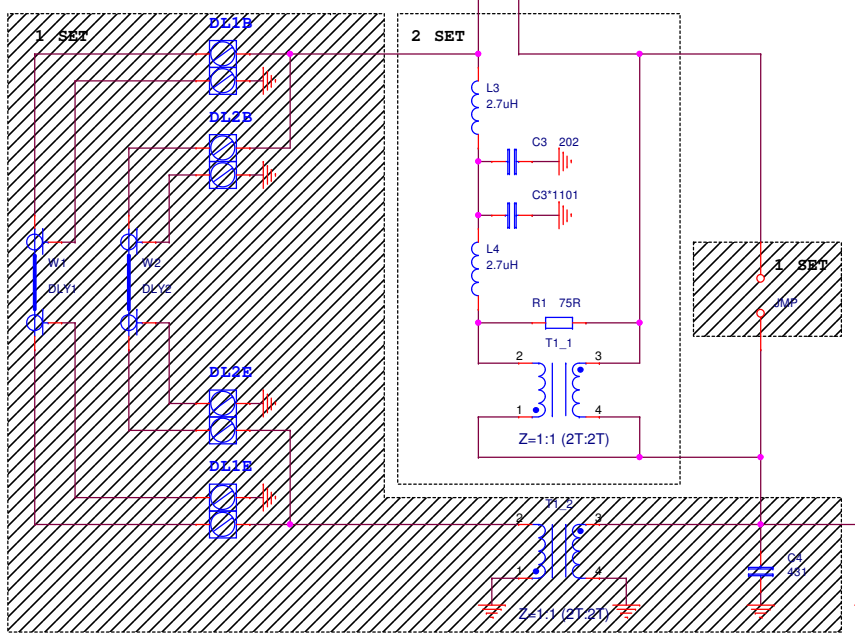

Title		
PS_CNTL_BOX		
Size	Document Number	Rev
A4		V2R2
Date:	Thursday, November 14, 2019	Sheet 1 of 3

1 SET = COAX DELAY
 2 SET = LC DELAY
 ▨ = N.C.

Title		
ARRAY SWITCH BOX		
Size	Document Number	Rev
A3	@ RW3XW	V2R2
Date:	Thursday, April 25, 2019	Sheet 1 of 3

TO ARRAY SWITCH BOX
COAX 75R

Title		
ELEMENT MATCHING		
Size	Document Number	Rev
A4	<Doc>	
Date:	Tuesday, April 09, 2019	Sheet 2 of 3