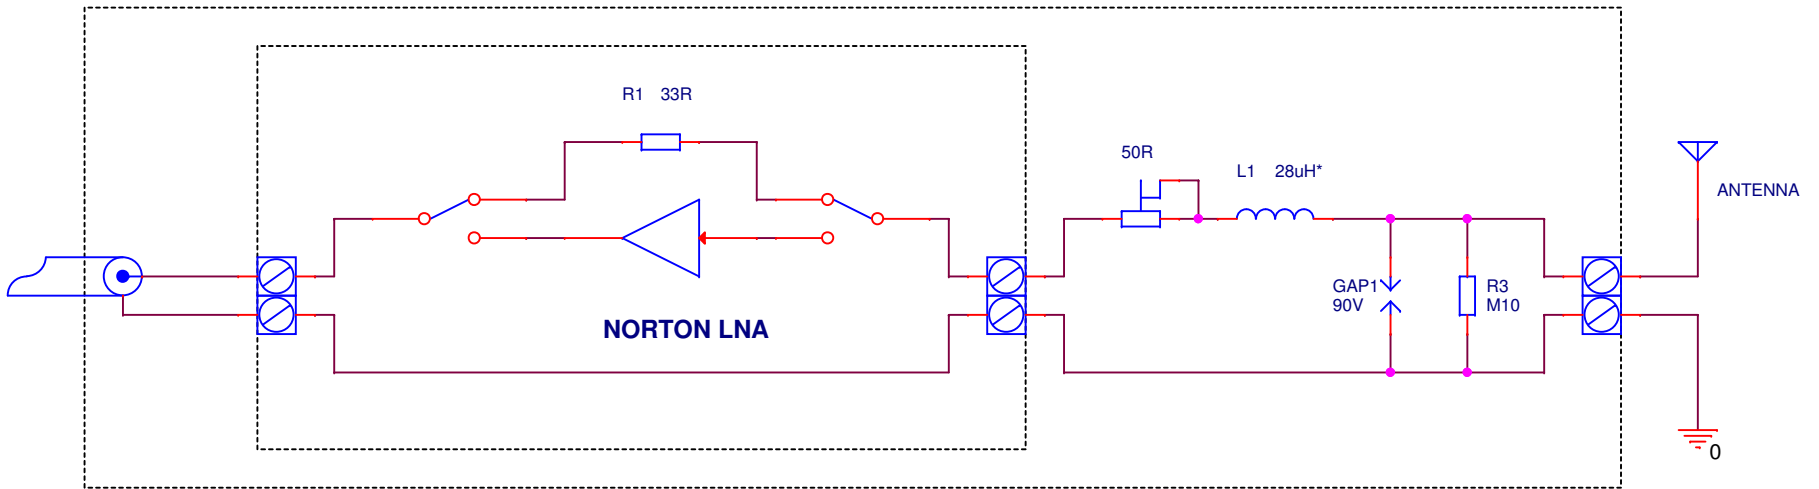

Title		
PS_CNTL_BOX		
Size	Document Number	Rev
A4		V2R2
Date:	Thursday, November 14, 2019	Sheet 1 of 3

1 SET = COAX DELAY
 2 SET = LC DELAY
 ▨ = N.C.

Title		
ARRAY SWITCH BOX		
Size	Document Number	Rev
A3	@ RW3XW	V2R2
Date:	Thursday, April 25, 2019	Sheet 1 of 3

TO ARRAY SWITCH BOX
COAX 75R

Title		
ELEMENT MATCHING		
Size	Document Number	Rev
A4	<Doc>	
Date:	Tuesday, April 09, 2019	Sheet 2 of 3