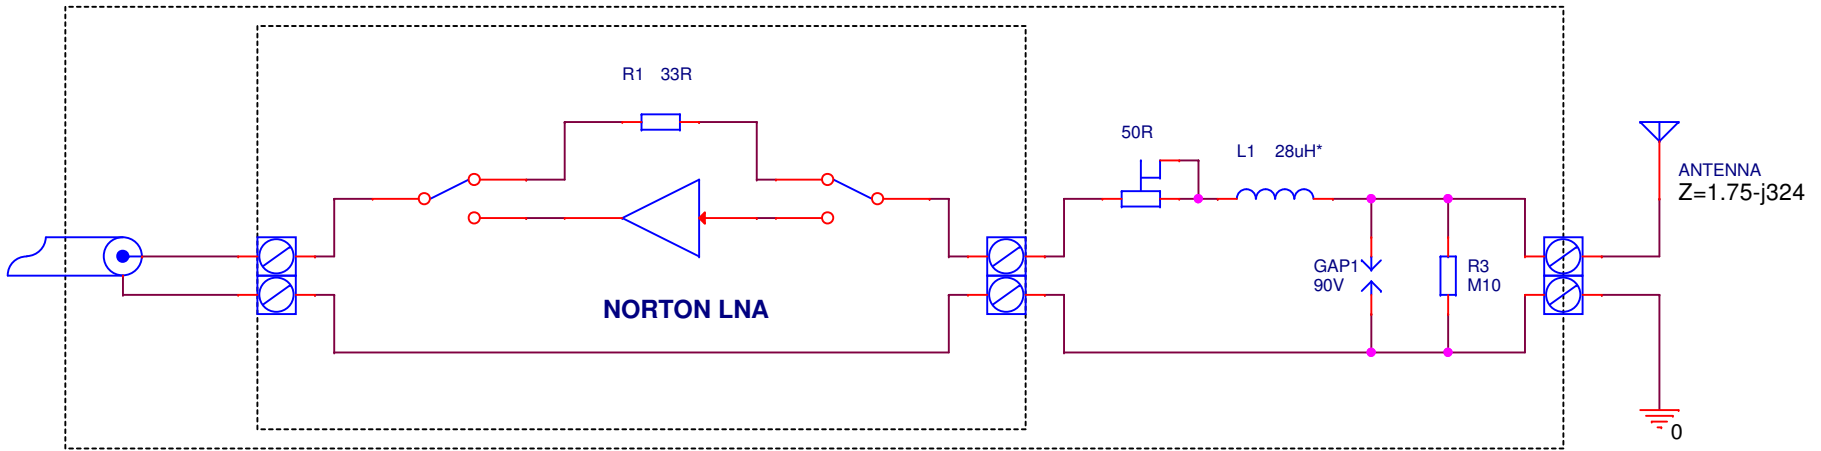

1 SET = COAX DELAY

2 SET = LC DELAY

= N.C.

Title		
<b>8-ARRAY SWITCH BOX (V2R1)</b>		
Size	Document Number	Rev
A3	@ RW3XW	V2R1
Date:	Tuesday, September 18, 2018	Sheet 1 of 3

TO ARRAY SWITCH BOX  
COAX 75R

Title		
<b>8-ARRAY ELEMENT MATCHING (V2R1)</b>		
Size	Document Number	Rev
A4	@RW3XW	V2R1
Date:	Monday, September 17, 2018	Sheet 2 of 3

Title		
<b>8-ARRAY PS-INJECT BOX (V2R1)</b>		
Size	Document Number	Rev
A4	@RW3XW	V2R1
Date:	Monday, September 17, 2018	Sheet 3 of 3