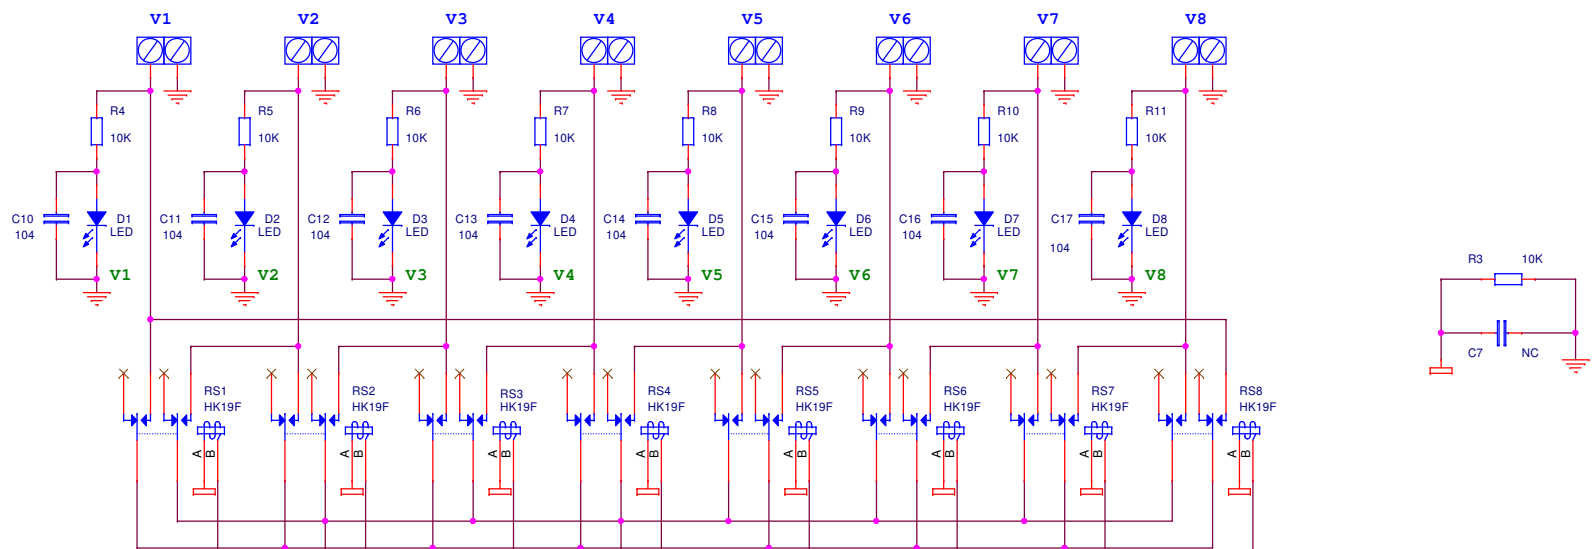

Title		
PS_CNTL_BOX		
Size	Document Number	Rev
A4		V2R2
Date:	Thursday, November 14, 2019	Sheet 1 of 3

1 SET = COAX DELAY
 2 SET = LC DELAY
 ▨ = N.C.

Title		
ARRAY SWITCH BOX		
Size	Document Number	Rev
A3	@ RW3XW	V2R2
Date:	Thursday, April 25, 2019	Sheet 1 of 3

TO ARRAY SWITCH BOX
COAX 75R

Title		
ELEMENT MATCHING		
Size	Document Number	Rev
A4	<Doc>	
Date:	Tuesday, April 09, 2019	Sheet 2 of 3