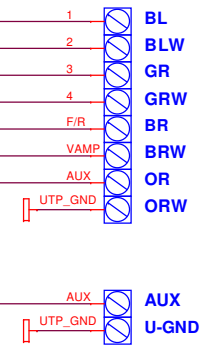

1 SET = COAX DELAY

2 SET = LC DELAY

= N.C.

Title		
<b>8-ARRAY SWITCH BOX (V2R1)</b>		
Size	Document Number	Rev
A3	@ RW3XW	V2R1
Date:	Tuesday, September 18, 2018	Sheet 1 of 3

TO ARRAY SWITCH BOX  
COAX 75R

Title		
<b>8-ARRAY ELEMENT MATCHING (V2R1)</b>		
Size	Document Number	Rev
A4	@RW3XW	V2R1
Date:	Monday, September 17, 2018	Sheet 2 of 3

Title		
<b>8-ARRAY PS-INJECT BOX (V2R1)</b>		
Size	Document Number	Rev
A4	@RW3XW	V2R1
Date:	Monday, September 17, 2018	Sheet 3 of 3