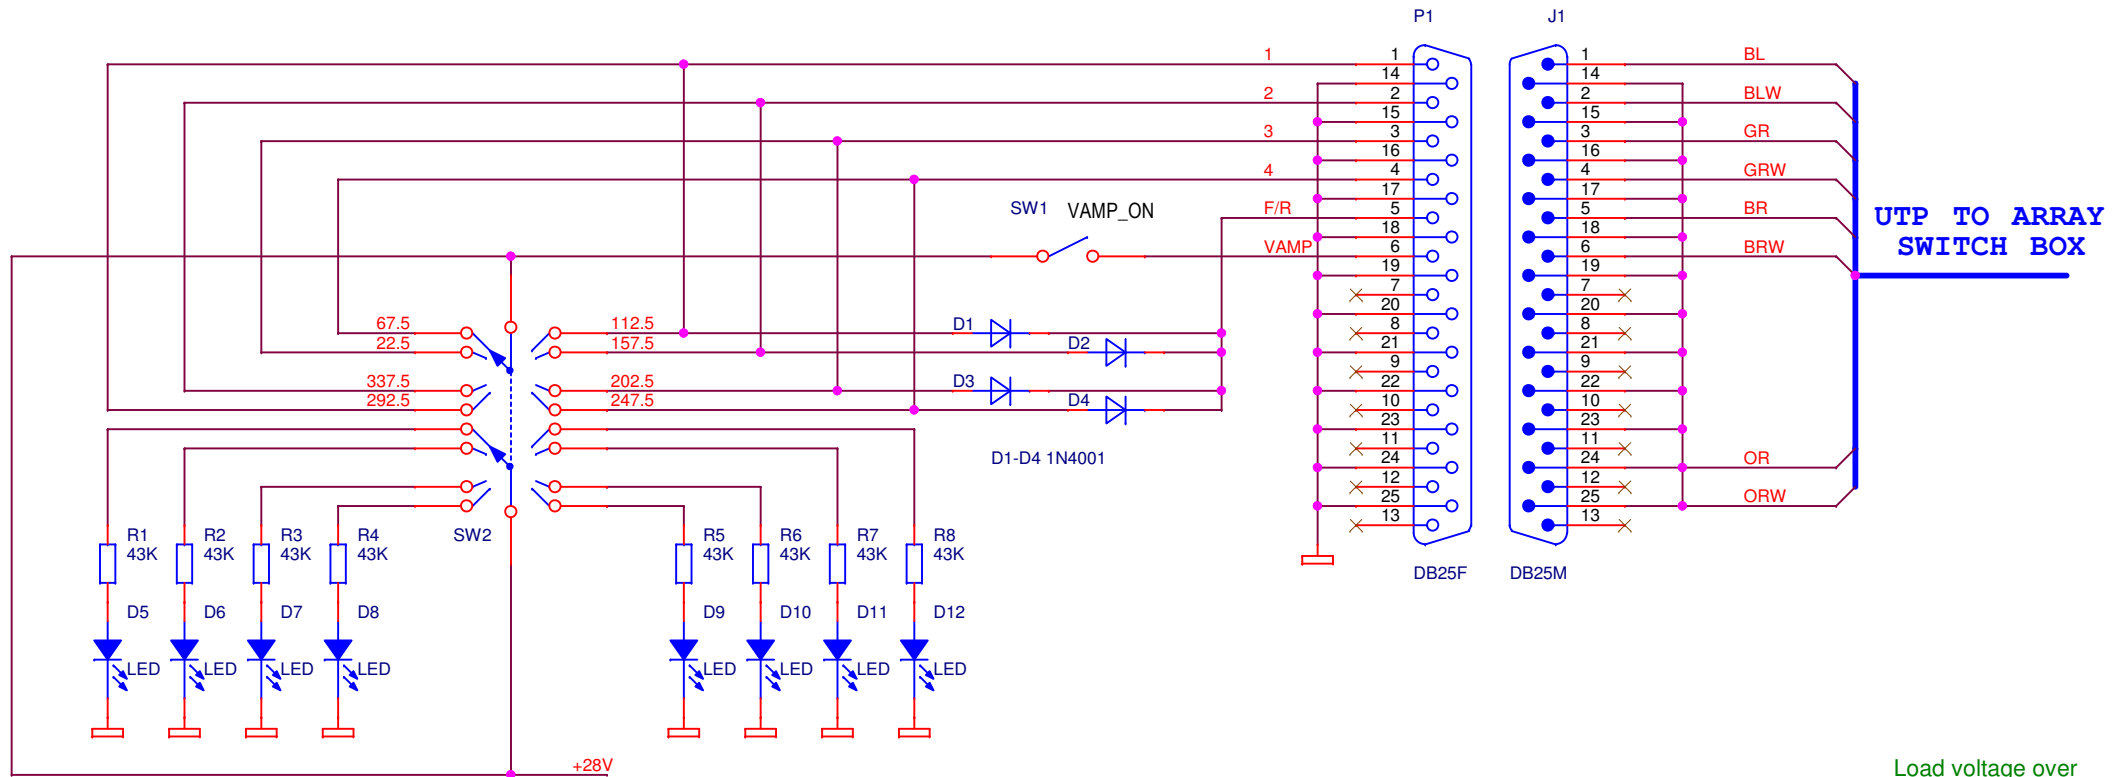

1 SET = COAX DELAY

2 SET = LC DELAY

= N.C.

Title		
<b>8-ARRAY SWITCH BOX (V2R1)</b>		
Size	Document Number	Rev
A3	@ RW3XW	V2R1
Date:	Tuesday, September 18, 2018	Sheet 1 of 3

TO ARRAY SWITCH BOX  
COAX 75R

Title		
<b>8-ARRAY ELEMENT MATCHING (V2R1)</b>		
Size	Document Number	Rev
A4	@RW3XW	V2R1
Date:	Monday, September 17, 2018	Sheet 2 of 3

Title		
<b>8-ARRAY PS-INJECT BOX (V2R1)</b>		
Size	Document Number	Rev
A4	@RW3XW	V2R1
Date:	Monday, September 17, 2018	Sheet 3 of 3