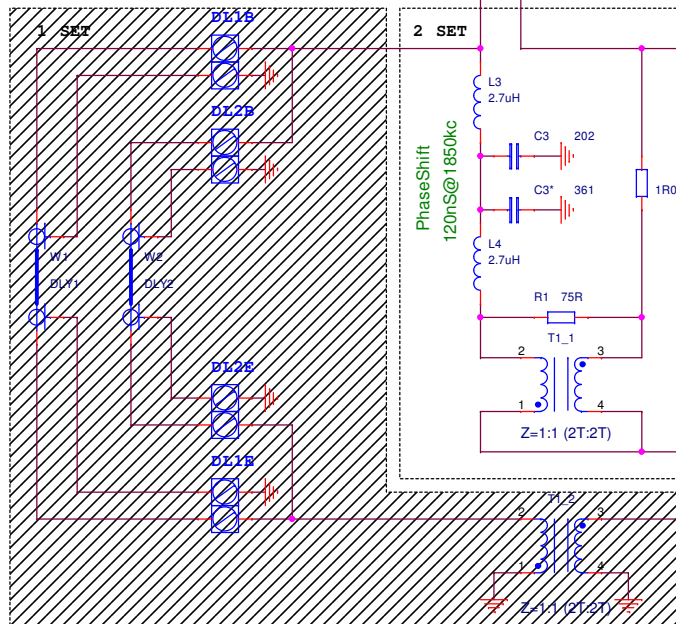

1 SET = COAX DELAY

2 SET = LC DELAY

= N.C.

Title		
<b>8-ARRAY SWITCH BOX (V2R1)</b>		
Size	Document Number	Rev
A3	@ RW3XW	V2R1
Date:	Tuesday, September 18, 2018	Sheet 1 of 3

TO ARRAY SWITCH BOX  
COAX 75R

Title		
<b>8-ARRAY ELEMENT MATCHING (V2R1)</b>		
Size	Document Number	Rev
A4	@RW3XW	V2R1
Date:	Monday, September 17, 2018	Sheet 2 of 3

Title		
<b>8-ARRAY PS-INJECT BOX (V2R1)</b>		
Size	Document Number	Rev
A4	@RW3XW	V2R1
Date:	Monday, September 17, 2018	Sheet 3 of 3